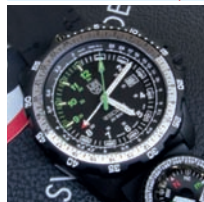

LUMINOX Art. A8831.KM RECON NAV SPC € 440,00